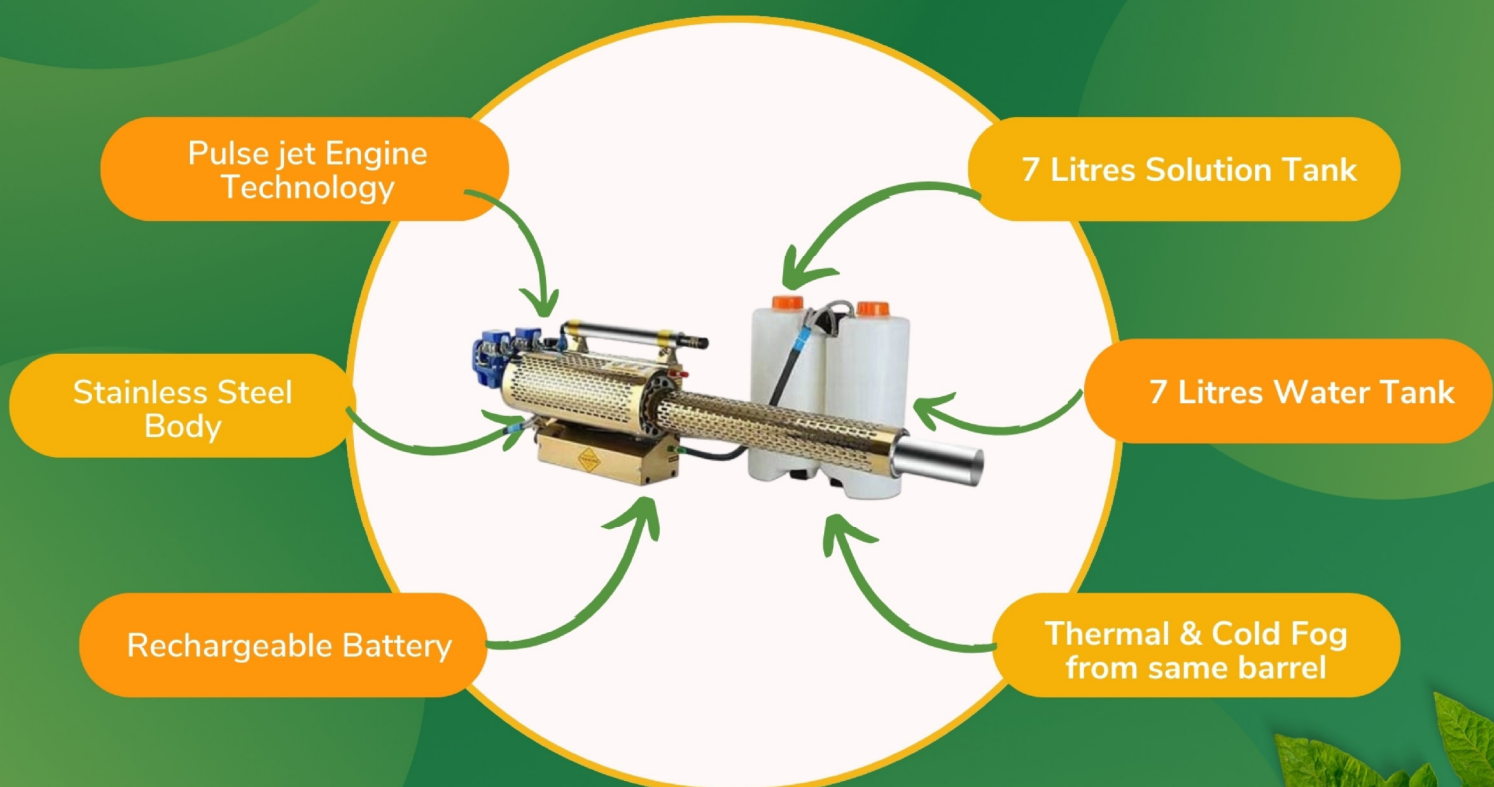

Best Foggers

THERMAL & COLD FOGGING MACHINE

Dual use thermal & cold fogging machine used for both Diesel based fogging and water based fogging

TFS50

+91-8178567520

100X Circle Pvt Ltd

100xcircle@gmail.com

*All specifications subject to change due to constant upgradation , T&C apply